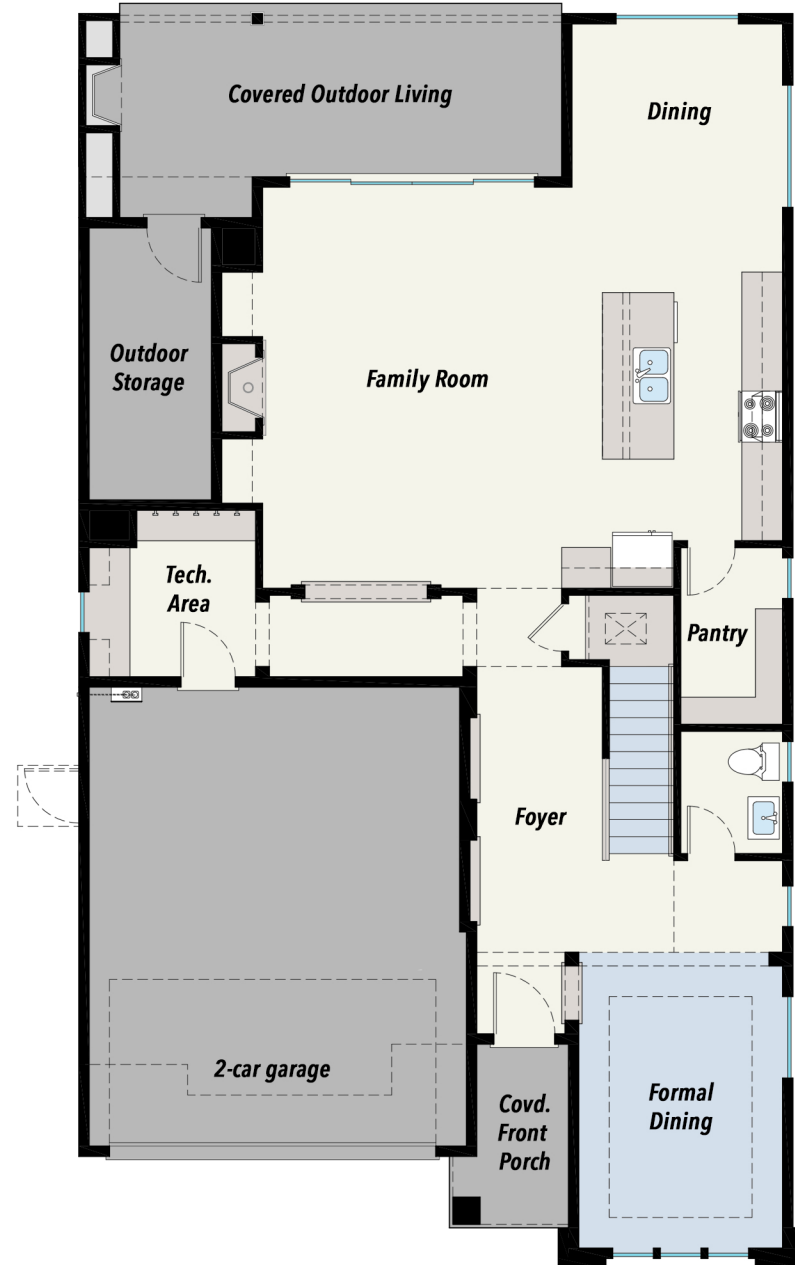

The Olympic - 2798 sq.ft

Upper Floor

Main Floor