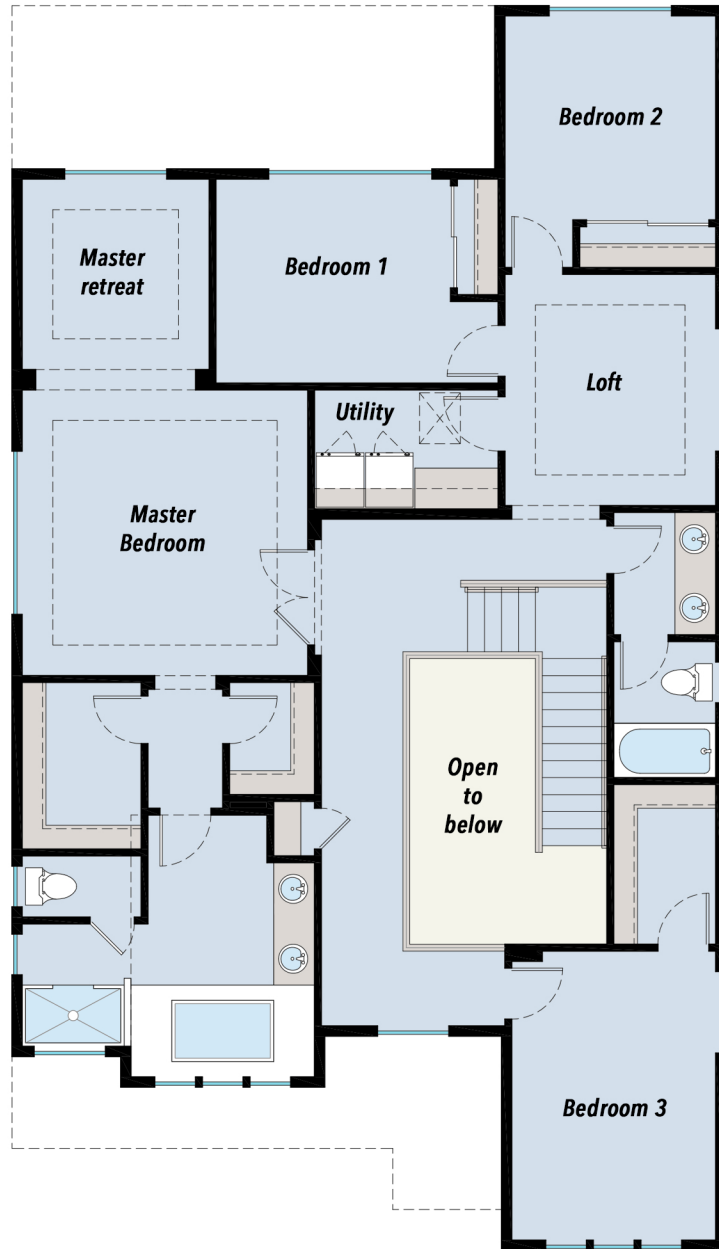

The Olympic - 2798 sq.ft

Upper Floor

Main Floor